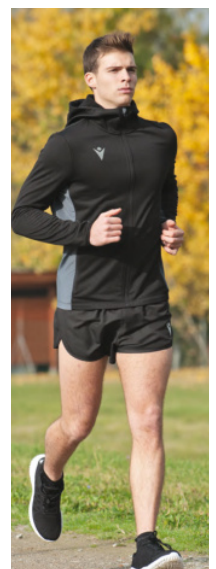

SUCCESS FULL ZIP HOODED TOP
GASTON HERO SHORTS