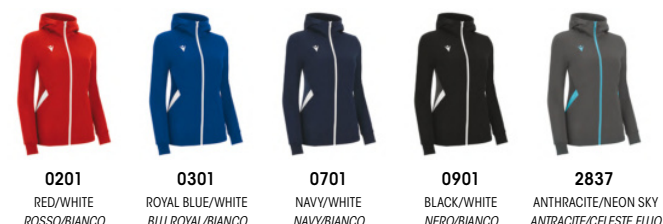

ARIEL

Match day shirt

SR	M	L	XL	XXL	3XL	4XL	5XL	JR	4XS	3XS	XXS	XS	S
	RRP £ 16,95				U-PAY £ 12,75					RRP £ 14,10		U-PAY £ 10,60	

EVERTEX: 100% POLYESTER

- + Ribbed crew neck
- + Girocollo in costina
- + Piping on shoulder
- + Piping su spalla

5175

BELLATRIX

Match day shirt

SR	M	L	XL	XXL	3XL	4XL	5XL	JR	4XS	3XS	XXS	XS	S
	RRP £ 28,10				U-PAY £ 21,10					RRP £ 23,40		U-PAY £ 17,55	

SOFTLOCK: 100% POLYESTER

- + Dye-sub texture on the shoulders and sleeves
- + Texture sublimata su spalle e maniche
- + Mesh underarm inserts
- + Inserti in mesh softomanica
- + Knitted V-neck and back collar in main fabric
- + Colla a "V" in maglieria e retrocollo in tessuto principale

2025

AVAILABLE UNTIL
DISPONIBILE FINO AL

5378

BASTET

Hoody full length zip top

SR	M	L	XL	XXL	3XL	4XL	5XL	JR	4XS	3XS	XXS	XS	S
	RRP £ 46,95				U-PAY £ 35,25					RRP £ 39,10		U-PAY £ 29,35	

POLYDRY: 100% POLYESTER

- + Full-length die-cast zip
- + Full zip pressofusa
- + Pockets with reverse nylon zips with auto-locking slider
- + Tasche con zip nylon rovesciata
- + Knitted cuffs
- + Polsi in maglieria

2026

AVAILABLE UNTIL
DISPONIBILE FINO AL

8083