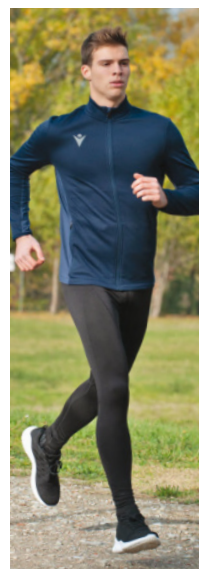

RECORD FULL ZIP TOP