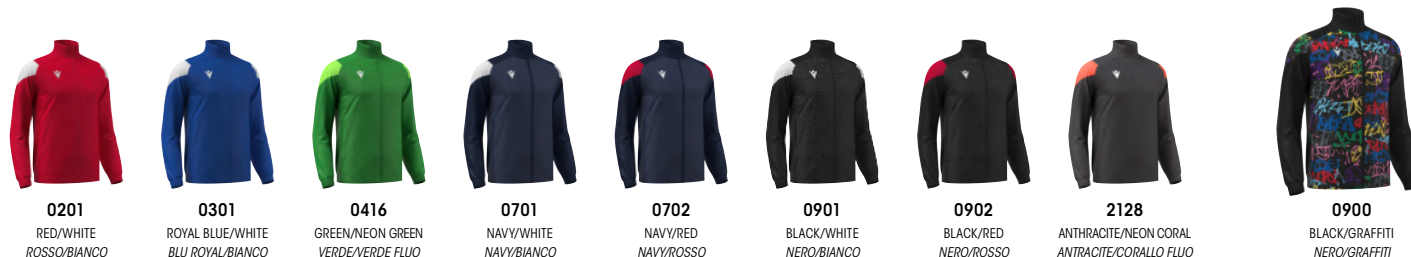

VANIR

NEW

Full length zip top

SR	M	L	XL	XXL	3XL	4XL	5XL	JR	4XS	3XS	XXS	XS	S
	RRP £ 50,30 U-PAY £ 37,75							RRP £ 41,90 U-PAY £ 31,45					

CONFORTEX: 100% POLYESTER

- + Full-length die-cast zip
- + Pockets with die-cast zips
- + Melange texture on the front
- + Knitted rear waistband
- + Cuffs with Lycra trim
- + Full zip pressofusa
- + Tasche con zip pressofusa
- + Texture melange su fronte
- + Fascione retro in maglieria
- + Polsi con bordatura in lycra

2027

AVAILABLE UNTIL
DISPONIBILE FINO AL

8000005

PROMETHEUS

NEW

Microfiber full length zip top

SR	M	L	XL	XXL	3XL	4XL	5XL	JR	4XS	3XS	XXS	XS	S
	RRP £ 74,40 U-PAY £ 55,80							RRP £ 62,00 U-PAY £ 46,50					

MICROFIBER + POLY DIAGONAL + MESH LINING: 100% POLYESTER

- + Full-length die-cast zip
- + Pockets with die-cast zips
- + Melange texture on the front
- + Microfibre front with mesh lining
- + Knitted cuffs, neck and rear waistband
- + Dye-sub graffiti design on front and sleeve insert
- + Full zip pressofusa
- + Tasche con zip pressofusa
- + Texture melange su fronte
- + Fronte in microfibra con fodera in mesh
- + Polsi, collo e fascione retro in maglieria
- + Design graffiti sublimato su fronte e inserto manica

2027

AVAILABLE UNTIL
DISPONIBILE FINO AL

8000007