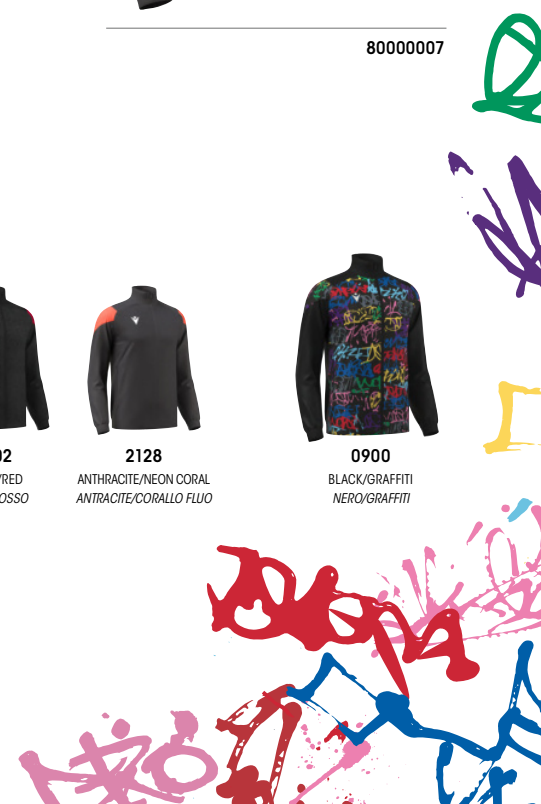

VANIR

NEW

Full length zip top

SR	M	L	XL	XXL	3XL	4XL	5XL	JR	4XS	3XS	XXS	XS	S
	RRP £ 50,30 U-PAY £ 37,75							RRP £ 41,90 U-PAY £ 31,45					

CONFORTEX: 100% POLYESTER

- + Full-length die-cast zip
- + Pockets with die-cast zips
- + Melange texture on the front
- + Knitted rear waistband
- + Cuffs with Lycra trim
- + Full zip pressofusa
- + Tasche con zip pressofusa
- + Texture melange su fronte
- + Fascione retro in maglieria
- + Polsi con bordatura in lycra

2027

AVAILABLE UNTIL
DISPONIBILE FINO AL

8000005

PROMETHEUS

NEW

Microfiber full length zip top

SR	M	L	XL	XXL	3XL	4XL	5XL	JR	4XS	3XS	XXS	XS	S
	RRP £ 74,40 U-PAY £ 55,80							RRP £ 62,00 U-PAY £ 46,50					

MICROFIBER + POLY DIAGONAL + MESH LINING: 100% POLYESTER

- + Full-length die-cast zip
- + Pockets with die-cast zips
- + Melange texture on the front
- + Microfibre front with mesh lining
- + Knitted cuffs, neck and rear waistband
- + Dye-sub graffiti design on front and sleeve insert
- + Full zip pressofusa
- + Tasche con zip pressofusa
- + Texture melange su fronte
- + Fronte in microfibra con fodera in mesh
- + Polsi, collo e fascione retro in maglieria
- + Design graffiti sublimato su fronte e inserto manica

2027

AVAILABLE UNTIL
DISPONIBILE FINO AL

8000007