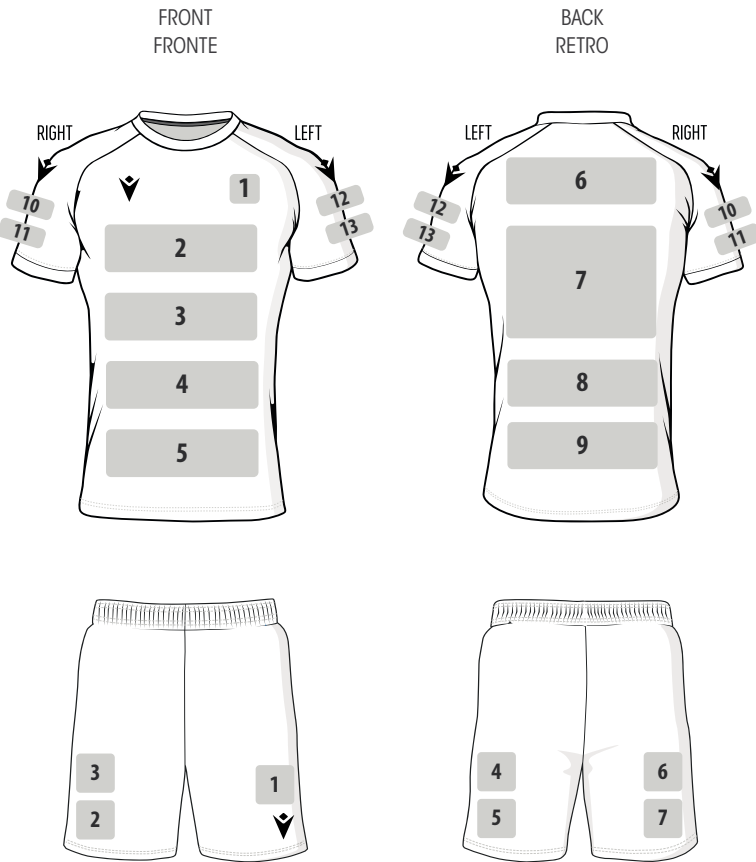

LOGO POSITIONING POSIZIONAMENTO LOGHI