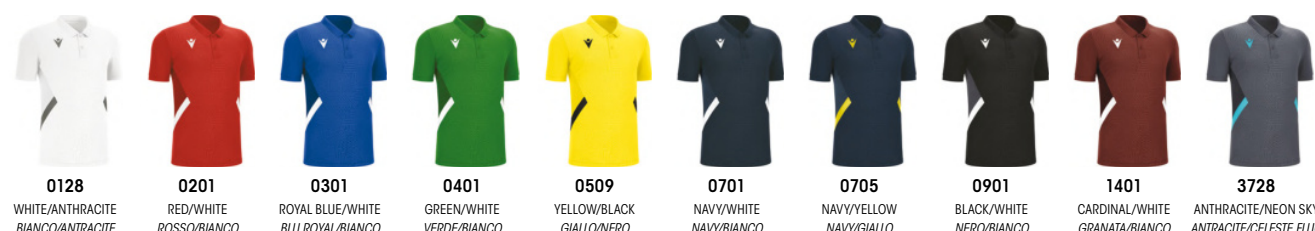

FREE TIME
JACKETS
ACCESSORIES