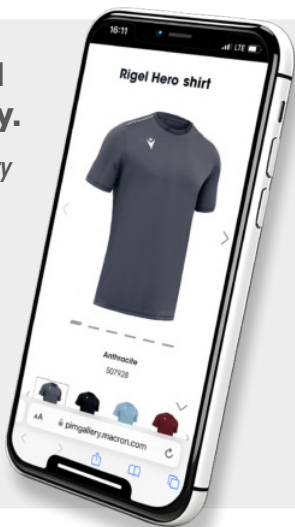

Open the full photo gallery.

Apri la photo gallery completa.

Click on the product image for photo gallery.

507928

COLOUR CODES

01 WHITE BIANCO	02 RED ROSSO	03 ROYAL BLUE BLU ROYAL	04 GREEN VERDE	05 YELLOW GIALLO	06 PURPLE VIOLA	07 NAVY NAVY	09 BLACK NERO	10 COLUMBIA CELESTE
12 ELECTRIC BLUE BLU ELETTRICO	13 ORANGE ARANCIO	14 CARDINAL GRANATA	15 NEON YELLOW GIALLO FLUO	16 NEON GREEN VERDE FLUO	17 BOTTLE GREEN VERDE BOTTIGLIA	18 BRIGHT RED ROSSO ACCESO	19 GREY GRIGIO	20 FOREST GREEN VERDE FORESTA
21 NEON CORAL CORALLO FLUO	22 GOLD ORO	23 SILVER ARGENTO	25 MILK LATTE	27 PINK ROSA	28 ANTHRACITE ANTRACITE	30 AMBER AMBRA	31 PISTACCHIO VERDE PISTACCHIO	35 ITALIAN BLUE AZZURRO ITALIA
36 NEON PINK ROSA FLUO	37 NEON SKY CELESTE FLUO	38 TURQUOISE TURCHESE	39 OFF WHITE	41 NEON RED ROSSO FLUO				