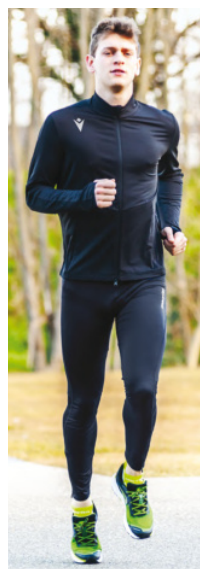

MATTHEW SHIRT
GASTON HERO SHORTS

PATRICIA SHIRT
ODETTE SHORTS

DORIAN SINGLET
GASTON HERO SHORTS

DOLLY SINGLET
ODETTE HERO SHORTS

IVAN SHIRT
GASTON HERO SHORTS

IRMA SHIRT
ODETTE HERO SHORTS

HARVEY FULL ZIP STRETCH TOP